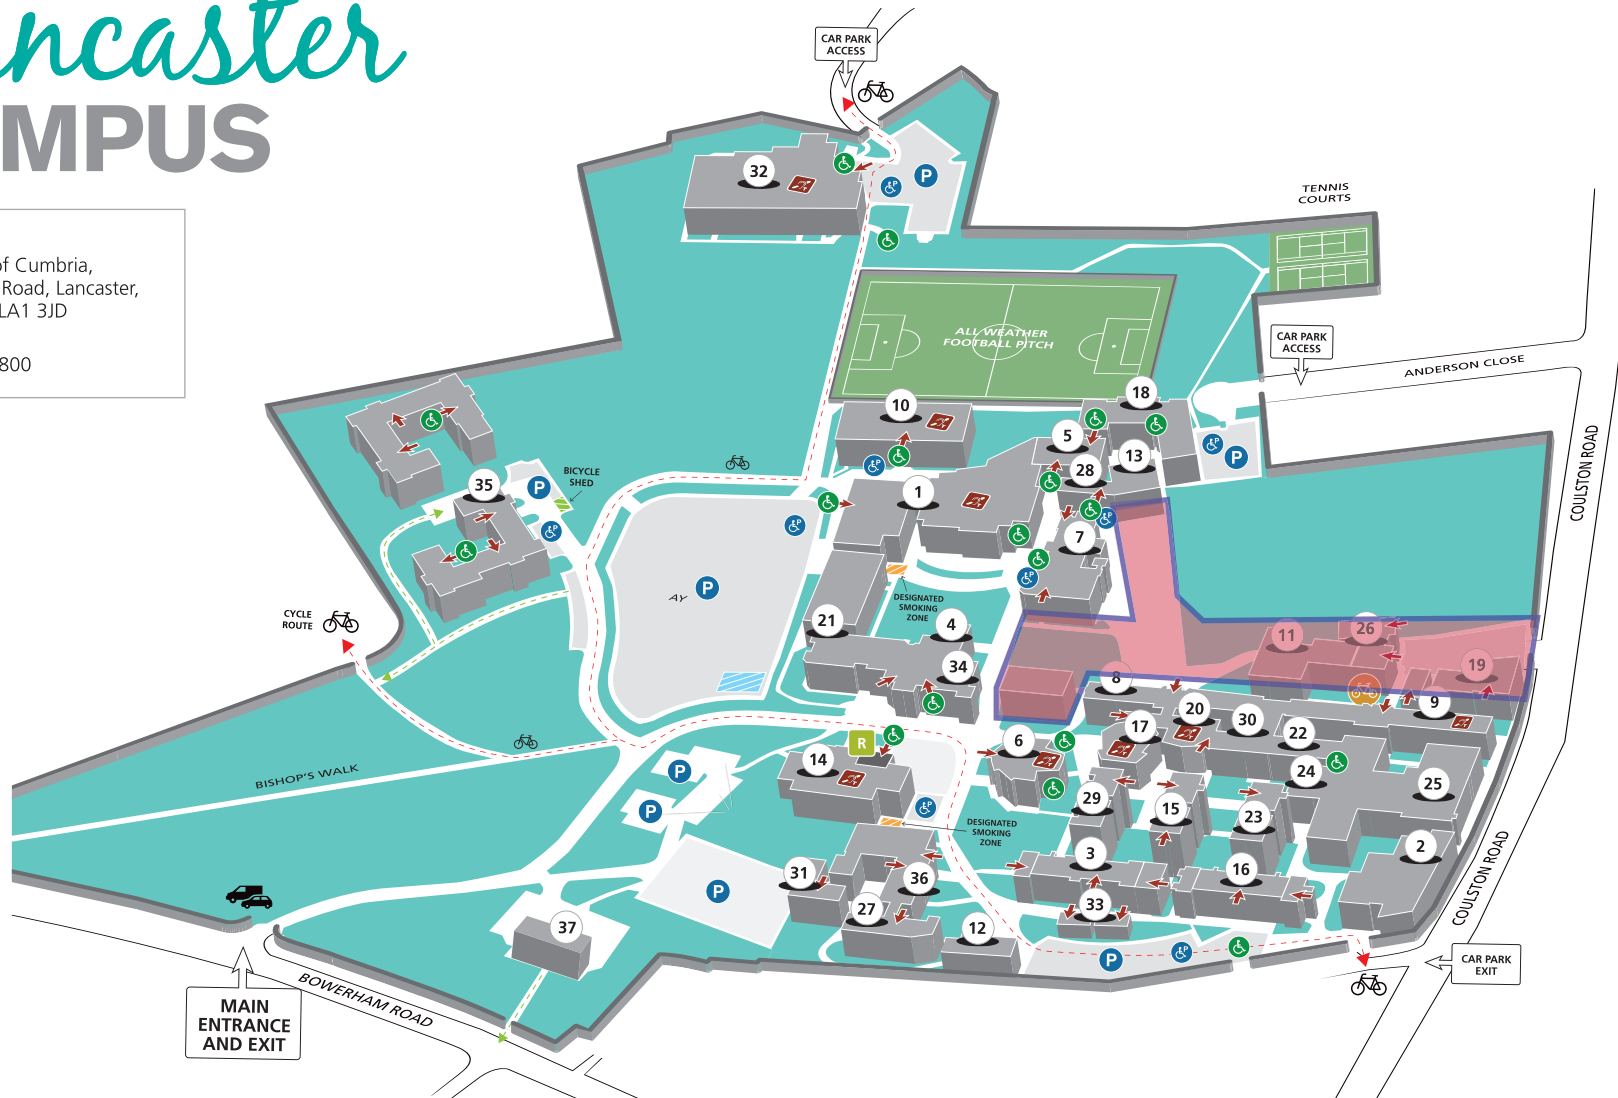

Lancaster CAMPUS

Address

University of Cumbria,
Bowerham Road, Lancaster,
Lancashire LA1 3JD

Telephone

01524 590800

Campus Map Key

- R Main Reception
- ← Building Access
- Vehicle Access
- Accessible Entrance
- P Car Park
- P Designated Disabled Persons Parking Bay
- Bicycle Parking
- Loop System
- Designated Smoking Zone
- - - Cycle Route
- Construction Work Area
- - - New Footpath Summer 2016

University Buildings

	no.		no.		no.		no.				
AXB	Alexandra Building	1	DB	Dalton Building	10		Library—Harold Bridges	21		Squash Courts	11
	Art Studio	2	DC	Donald Coggan Building	11		Long Corridor	22	TB	Temporary Buildings 6-11	33
	Baby Unit	26		Estates	12		Melling	23	K	The Keep	34
	Barbon	3	F	Fieldhead	13		Old Dining Room	25		Video Conferencing Facilities	1 & 7
BCB	Bishop Cross Building	4		Gateway Building	14		Pre-school Centre	37		Waddell Halls	35
	Black Box Theatre	24		Gressingham Halls	15	PCC	Primary Curriculum Centre	27	WT	William Thompson Halls (Music Rooms)	36
	Café Martineau	5		Hornby	16		Print Unit	28			
	Chapel	6	HPLT	Hugh Pollard Lecture Theatre	17		Sarah Witham Thompson Halls	29			
	College Main	7	HB	Humanities Building	18	SC	Science Labs	30			
N	College North	8		Ingleton House	19	SEC	Secondary Centre	31			
S	College South	9	KSLT	Kay Shuttleworth Lecture Theatre	20	LSP	Sport Complex	32			